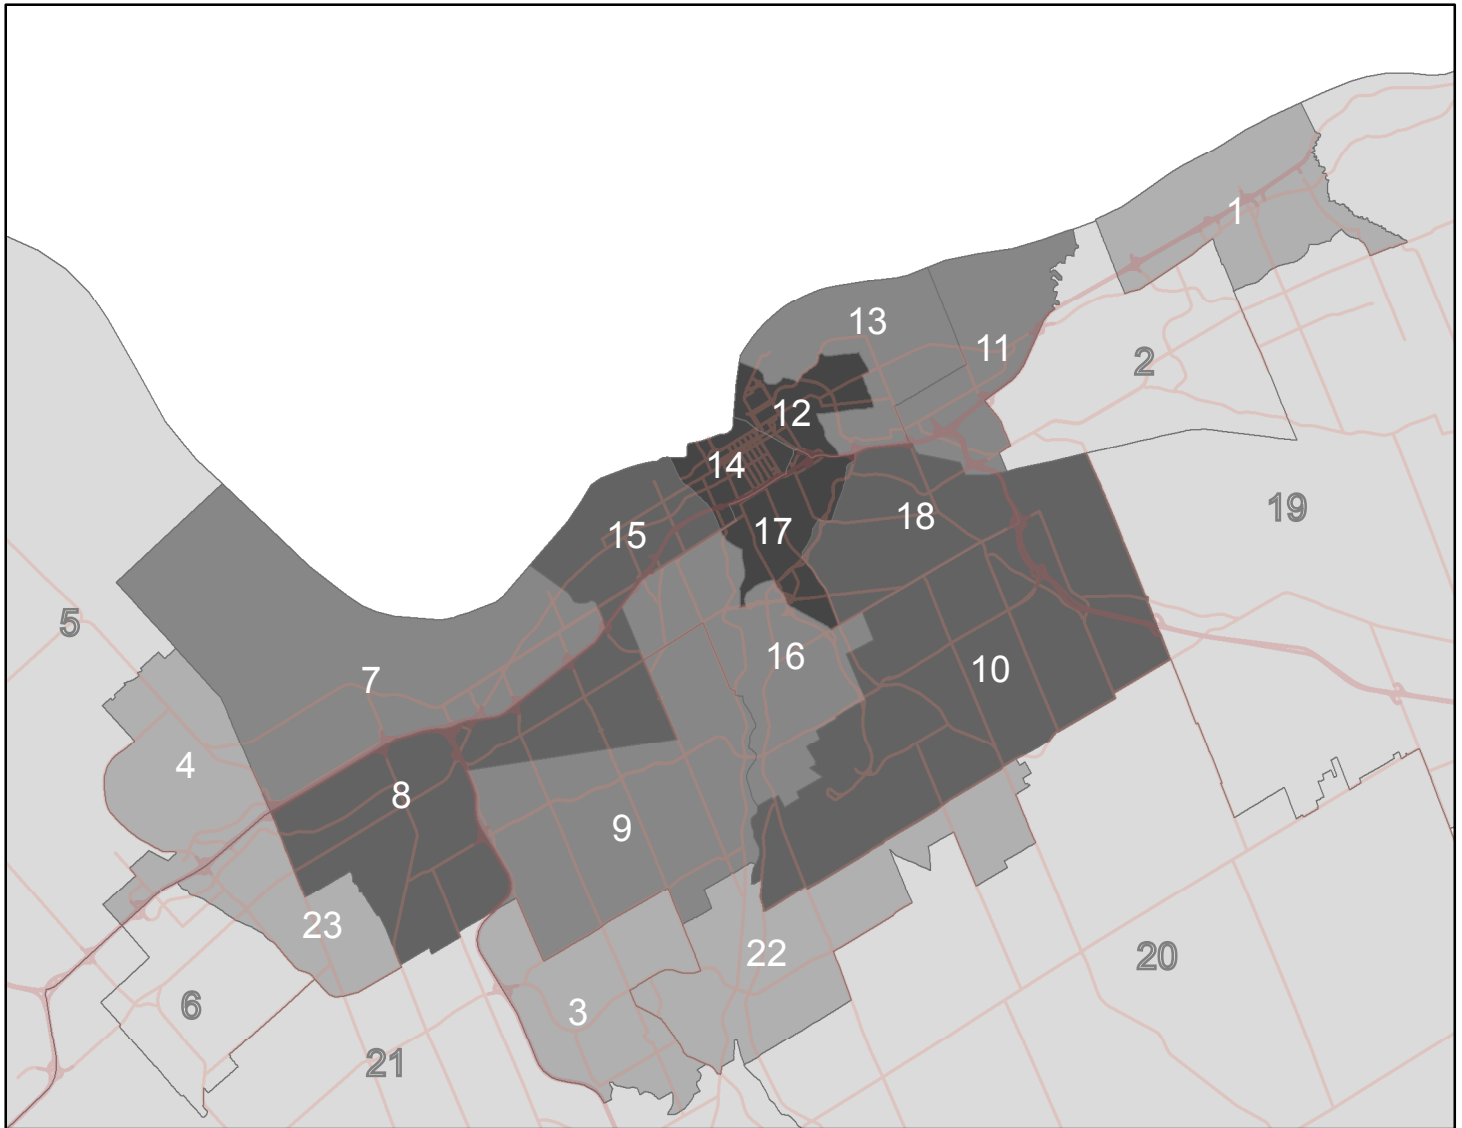

PTC Trip Destination by Ward (drop-off location) October 2016 to March 2017

Legend: Number of Trips Per Ward (drop-off location)

- 0- 40,000
- 40,001 - 75,000
- 75,001 - 150,000
- 150,001 - 200,000
- 200,001 - 575,000