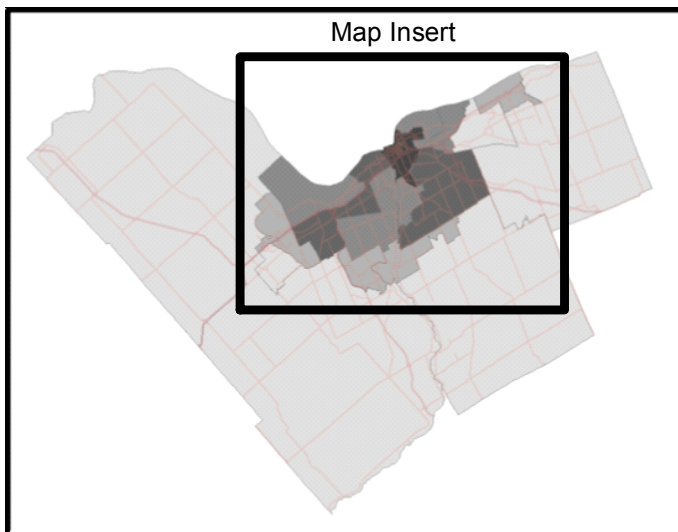

PTC Trip Destination by Ward (drop-off location) October 2016 to March 2017

Legend: Number of Trips Per Ward (drop-off location)

- 0- 40,000
- 40,001 - 75,000
- 75,001 - 150,000
- 150,001 - 200,000
- 200,001 - 575,000