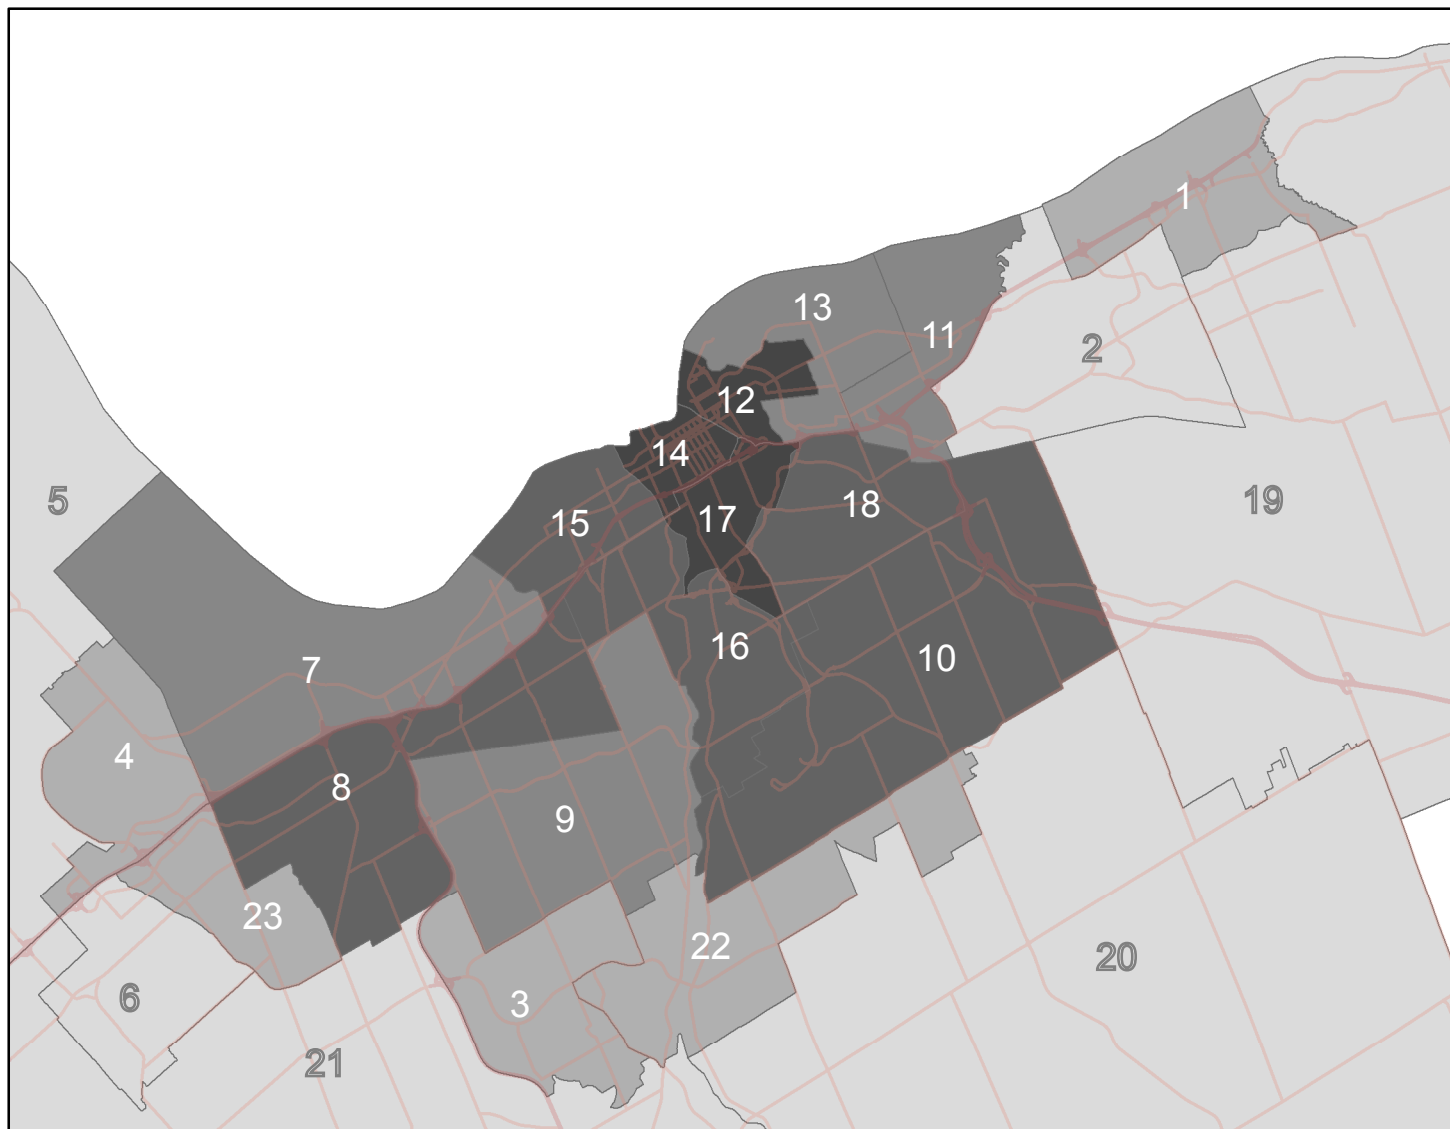

PTC Trip Origin by Ward (pick-up location) October 2016 to March 2017

Legend: Number of Trips Per Ward (pick-up location)

- 0 - 40,000
- 40,001 - 75,000
- 75,001 - 150,000
- 150,001 - 200,000
- 200,001 - 575,000